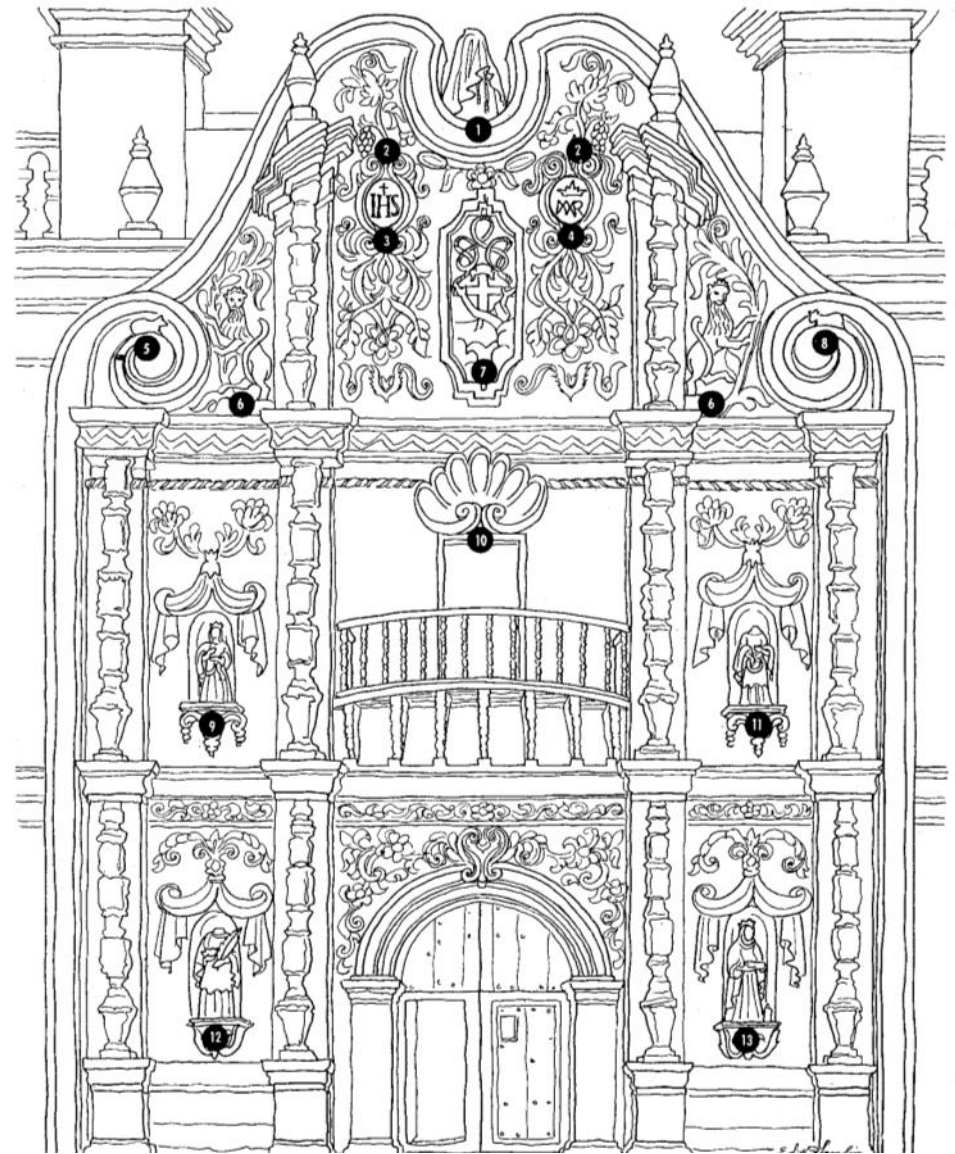

EAST CHAPEL

- | | | |
|-------------------------------------|--------------------------------|--|
| 48 St. Agnes of Prague | 49 St. Elizabeth of Portugal | 50 St. Clare of Assisi |
| 51 St. Elizabeth of Hungary | 52 St. Benedict of Palermo | 53 Blessed Bernadine of Feltre |
| 54 The Crucifixion, Mary & St. John | 55 St. Fidelis of Sigmaringen | 56 St. Matthias (28) 57 Great Angel (20) |
| 58 St. Ignatius Loyola (29) | 59 Mary, Immaculate Conception | 60 St. Didacus of Alcala |
| 61 Mary, Mother of Sorrows | 62 St. Anthony of Padua | 63 St. Jude Thaddeus, Apostle |

FRONT ENTRANCE

- | | | |
|---------------------------------|----------------------------------|----------------------------------|
| 1 St. Francis Xavier | 2 Jesus, Parable of the Vineyard | 3 <i>IHS</i> , Monogram of Jesus |
| 4 <i>AMR</i> , Monogram of Mary | 5 Mouse | 6 Heralding Lions |
| | 7 Emblem of the Franciscans | |
| 8 Cat | 9 St. Barbara | 10 Scalloped Shell of Pilgrimage |
| 11 St. Cecilia | 12 St. Catherine of Alexandria | 13 St. Lucy of Syracuse |

Statues not shown in diagram: Statue 58A Saint Kateri Tekakwitha: In East Chapel between St. Ignatius Loyola (58) and Mary, Immaculate Conception (59). Statue 65 St. James the Lessor, Apostle: first statue north of front entrance on east wall.